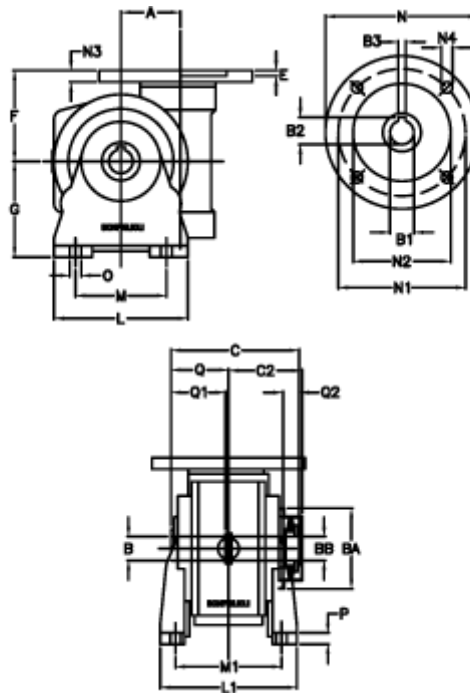

Article number: 390204900732216

Description: Worm Gear with Torque Limiter
VF 49-L1-V-7 P63B5

Measures

a	= 49.50	C2	= 63,5	M1	= 98.5	Q	= 51.0
B	= 25	Description	= VF 49V-xx-63B5	N	= 140	Q1	= 41
B1 E7	= 11	E	= 3.0	N1	= 115	Q2	= 15
B2	= 12.8	F	= 70	N2	= 95		
B3 H9	= 4	g	= 82	N3	= 10.5		
BA	= 63	L	= 110	N4	= 9,5		
BB H7	= 14	L1	= 124.0	O	= 8.5		
C	= 105	m	= 63	P	= 12		